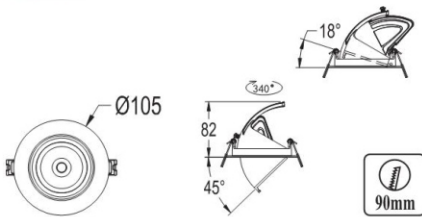

Powered by:
BRIDGELUX
The Magic of Light™

HOUSING	LED Housing :	Aluminium Die-Casting
	Body Finish :	White Powder Coated
	Reflector :	Metallized PC
	Heat Shrink :	Aluminium Die-Casted Powder Coated

TECHNICAL SPECIFICATION	Light Source :	BRIDGELUX LED
	Beam Angle :	40°
	CCT :	3000K / 4000K / 5000K
	CRI :	80
	Chip Lumens (4K) :	1800 LM (120Lm/W)
	System Lumens (4K) :	1725 LM (115Lm/W) 3K (-5%), 6K (+5%)

ELECTRICAL PARAMETERS	Total Power :	15W
	Ballast Make :	"HYBEC" BIS Approved
	LED Current :	DC 450mA
	Input Voltage :	220-240 V AC
	Rated Frequency :	50/60Hz
	Power Factor :	0.90
	THD Ballast :	<10%
	Life Span :	50,000 hrs

APPLICATION	IP Rated :	IP20
	Use :	Indoor
	Installation :	Recessed Ceiling Mounted.

FITTING SIZE	Dia :	Ø105mm
	Depth :	82mm
	Cut-Out :	Ø90mm