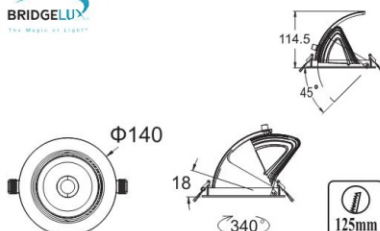

Powered by:
BRIDGELUX
The Magic of Light™